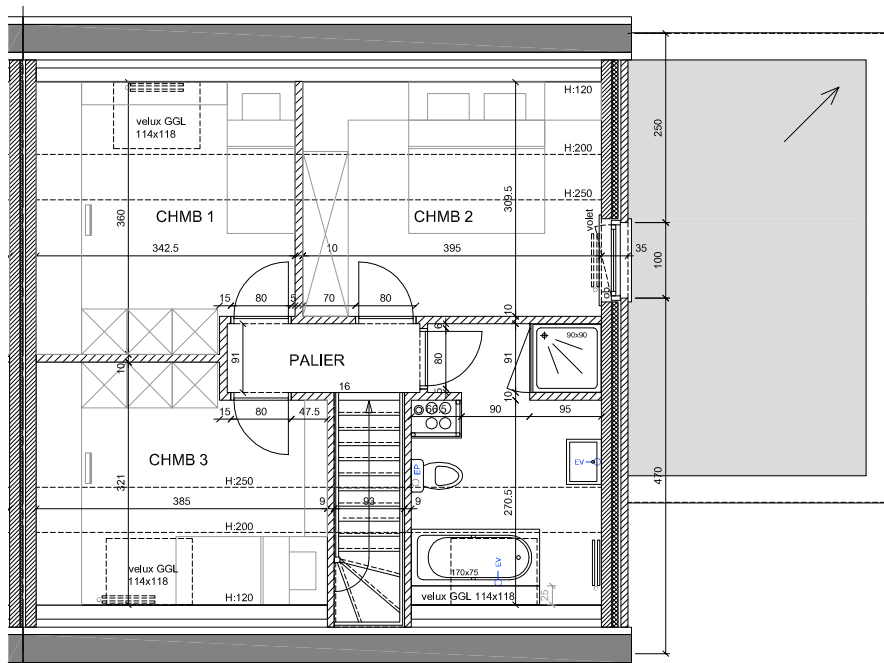

Surface

lot 30: ± 310m²
lot 31: ± 467m²

rez-de-chaussée
65.31m²
21.7m² (garage)

étage
55.04m²