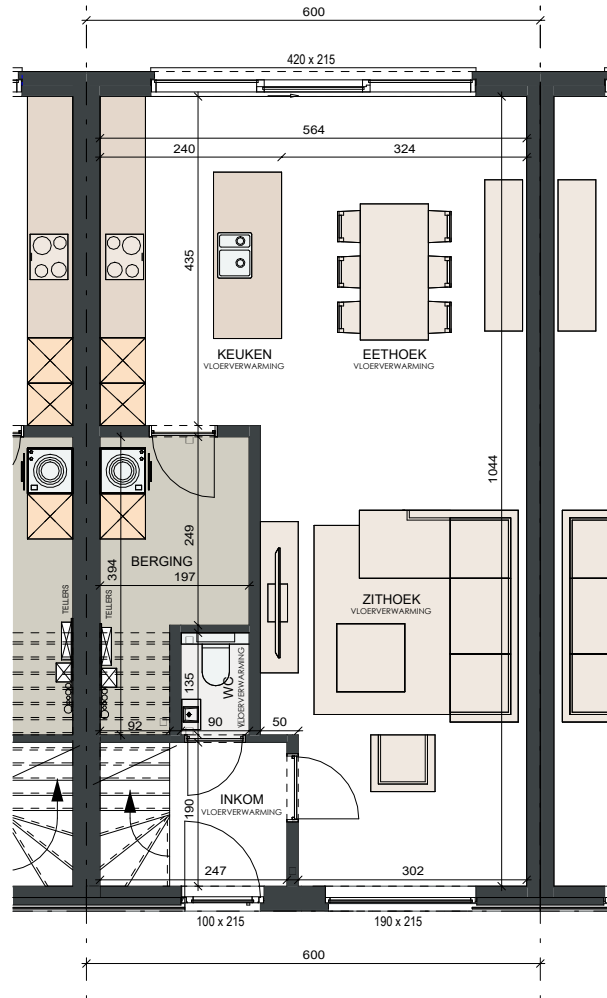

## OPP. LOT:

Lot 11: ± 211 m<sup>2</sup>

Lot 12: ± 246 m<sup>2</sup>

Lot 13: ± 245 m<sup>2</sup>

Lot 14: ± 372 m<sup>2</sup>

**GELIJKVLOERS**  
OPP. = 67,00 m<sup>2</sup>

**VERDIEPING**  
OPP. = 66,00 m<sup>2</sup>