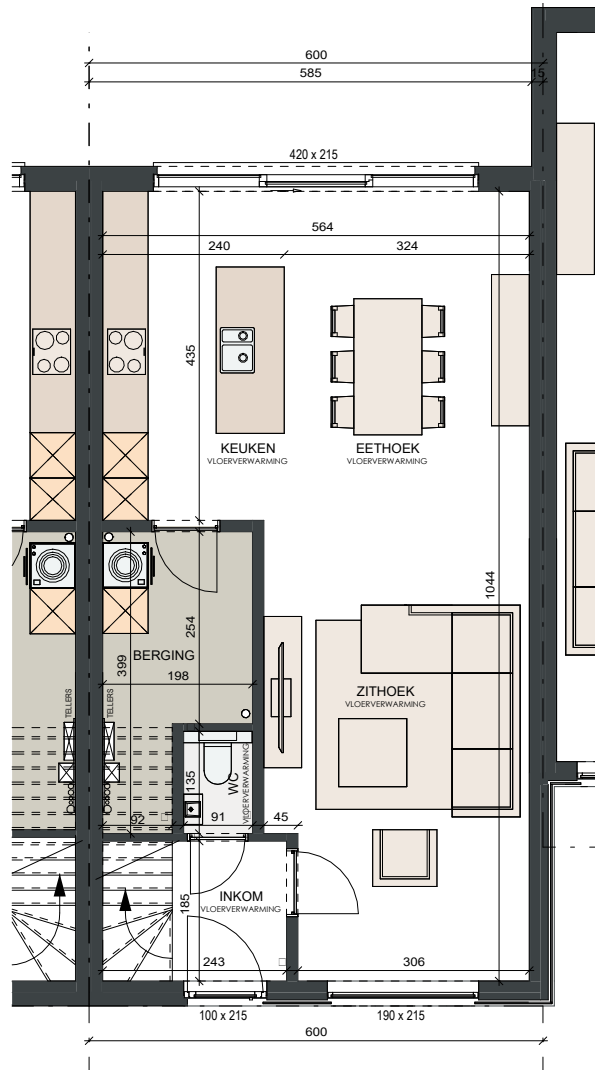

Glazen balustrade:

Klaar glas

Plint:

Arduin

OPP. LOT:

Lot 5: ± 210 m²

Lot 6: ± 137 m²

Lot 7: ± 137 m²

Lot 8: ± 137 m²

Lot 9: ± 184 m²

Lot 10: ± 251 m²

GELIJKVLOERS
OPP. = 67,00 m²

VERDIEPING
OPP. = 67,00 m²