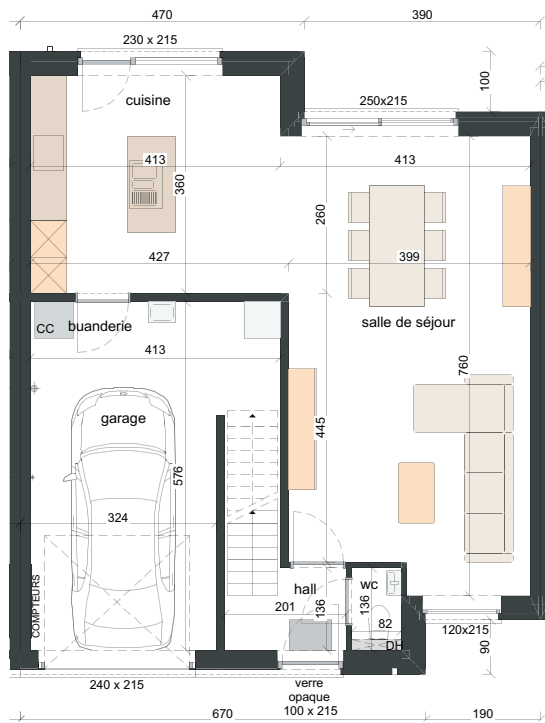

## SURFACE:

Lot 252:  $\pm 330\text{m}^2$

Lot 253:  $\pm 221\text{m}^2$

Lot 254:  $\pm 221\text{m}^2$

Lot 255:  $\pm 258\text{m}^2$

Lot 256:  $\pm 484\text{m}^2$

## REZ-DE-CHAUSSÉE SURF. ± 83 M<sup>2</sup>