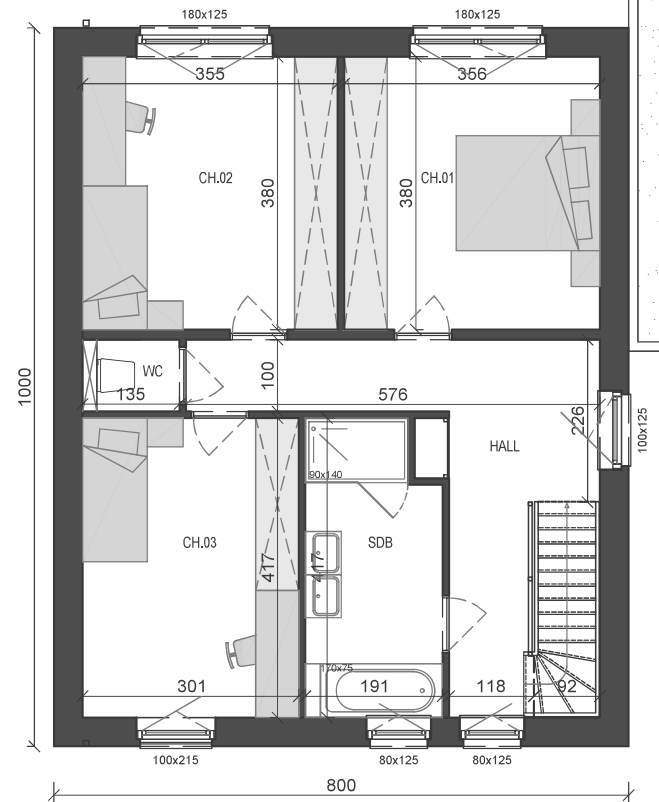

Carport :

Bois naturel

SURFACES:

Lot 2.12: ± 567m²

Lot 2.13: ± 392m²

Lot 2.14: ± 638m²

REZ-DE-CHAUSSÉE SURF. ± 80 M²

ÉTAGE SURF. ± 80 M²

GRENIER SURF. ± 50 M²