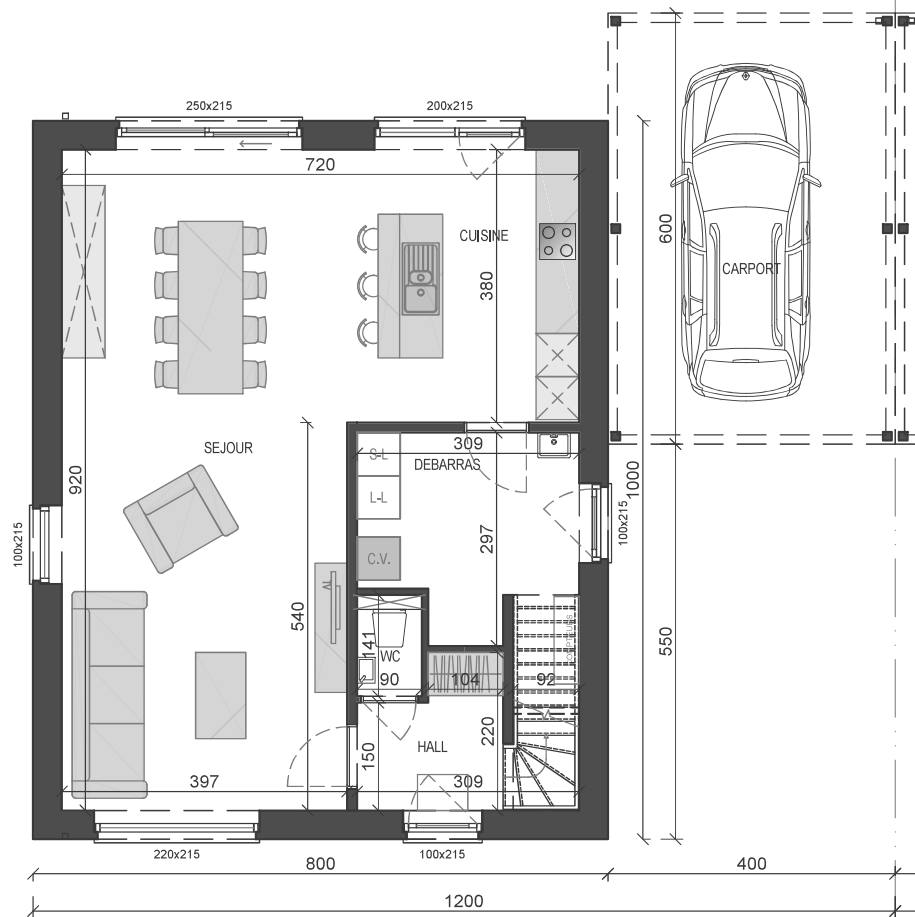

Carport :

Bois naturel

SURFACES:

Lot 2.12: ± 567m²

Lot 2.13: ± 392m²

Lot 2.14: ± 638m²

REZ-DE-CHAUSSÉE SURF. ± 80 M²

ÉTAGE SURF. ± 80 M²

GRENIER SURF. ± 50 M²