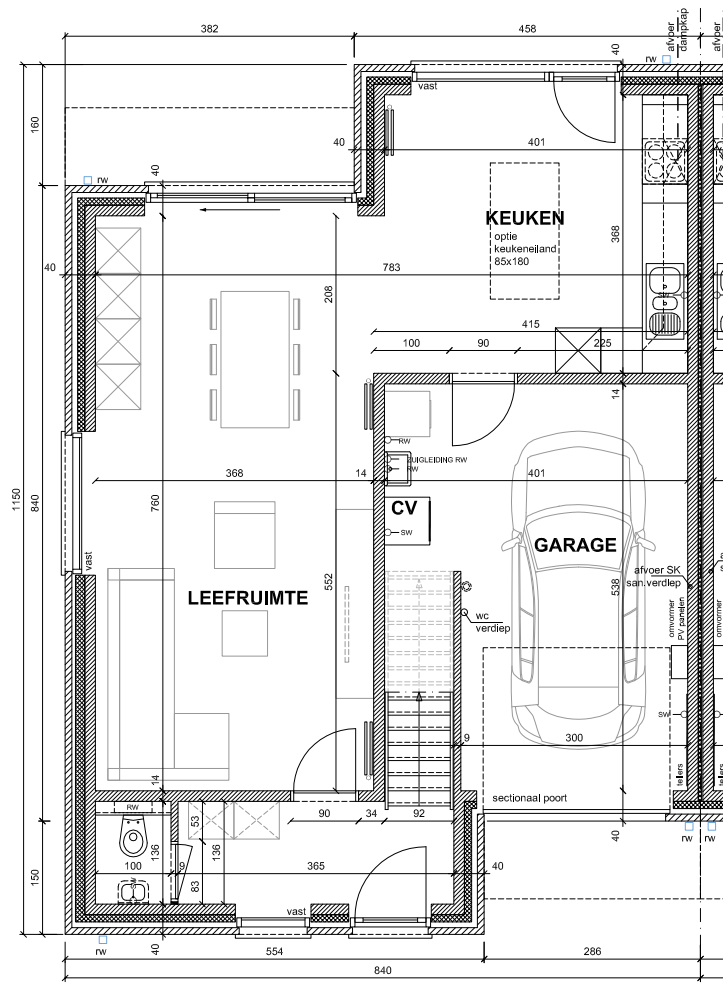

# LOT 52 TEM 55

## OPP. LOTEN:

- Lot 52: ±370m<sup>2</sup>
- Lot 53: ±267m<sup>2</sup>
- Lot 54: ±265m<sup>2</sup>
- Lot 55: ±362m<sup>2</sup>

## GELIJKVLOERS OPP. 85,90 M<sup>2</sup>